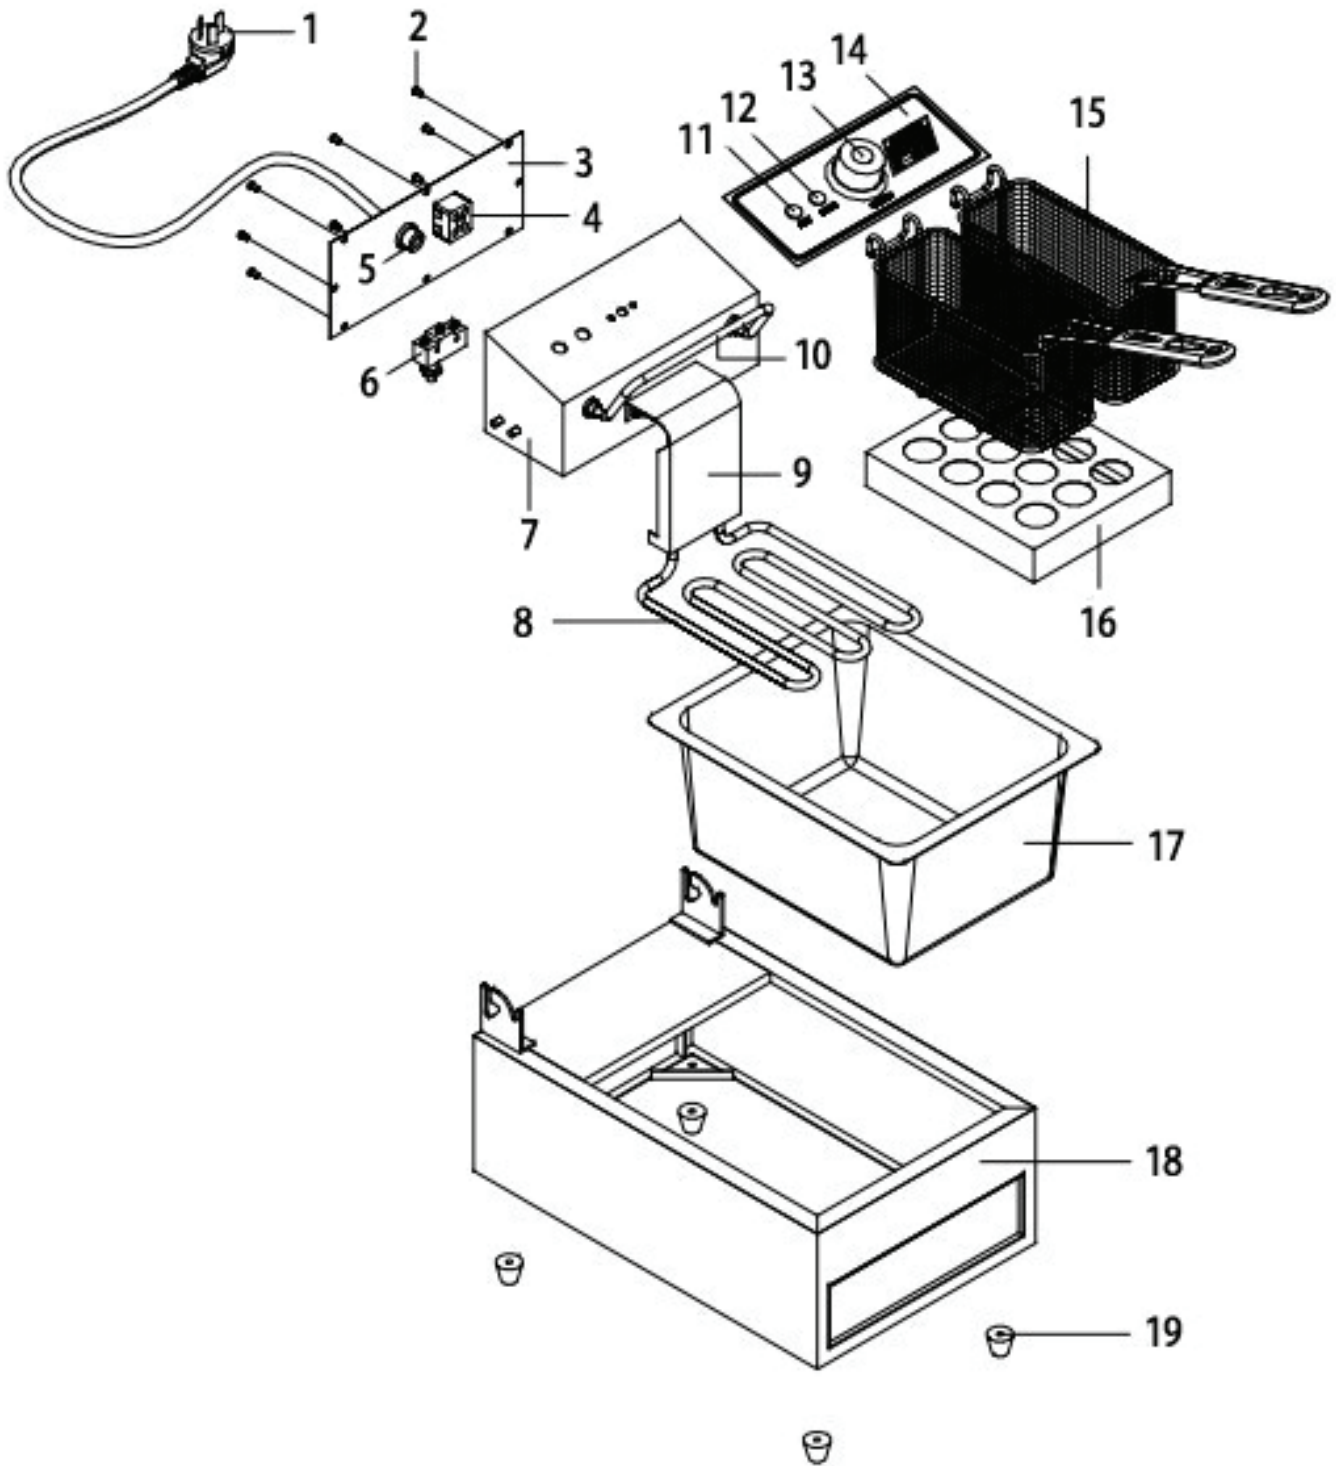

Parts Breakdown

Model CE-CN-0006-D 39371

Parts Breakdown

Model CE-CN-0006-D 39371

Item No.	Description	Position	Item No.	Description	Position	Item No.	Description	Position
75221	Power Cord for 39371	1	75228	Heater for 39371	8	75235	Basket for 39371	15
75222	M4-8 Screw for 39371	2	75229	Heater Back Cover for 39371	9	75236	Heater Bottom Cover for 39371	16
75223	Control Box Board for 39371	3	75230	Basket Hanging Rod for 39371	10	75237	Oil Tank for 39371	17
75224	Terminal Block for 39371	4	75231	Green Indicator for 39371	11	70400	Hard Surface for 39371	18
75225	Power Cord Fixtures for 39371	5	75232	Yellow Indicator for 39371	12	75238	Rubber Feet for 39371	19
75226	Micro Switch for 39371	6	70396	Thermostat for 39371	13	63500	Cover for 39371	
75227	Control Box for 39371	7	75234	PVC Board for 39371	14			